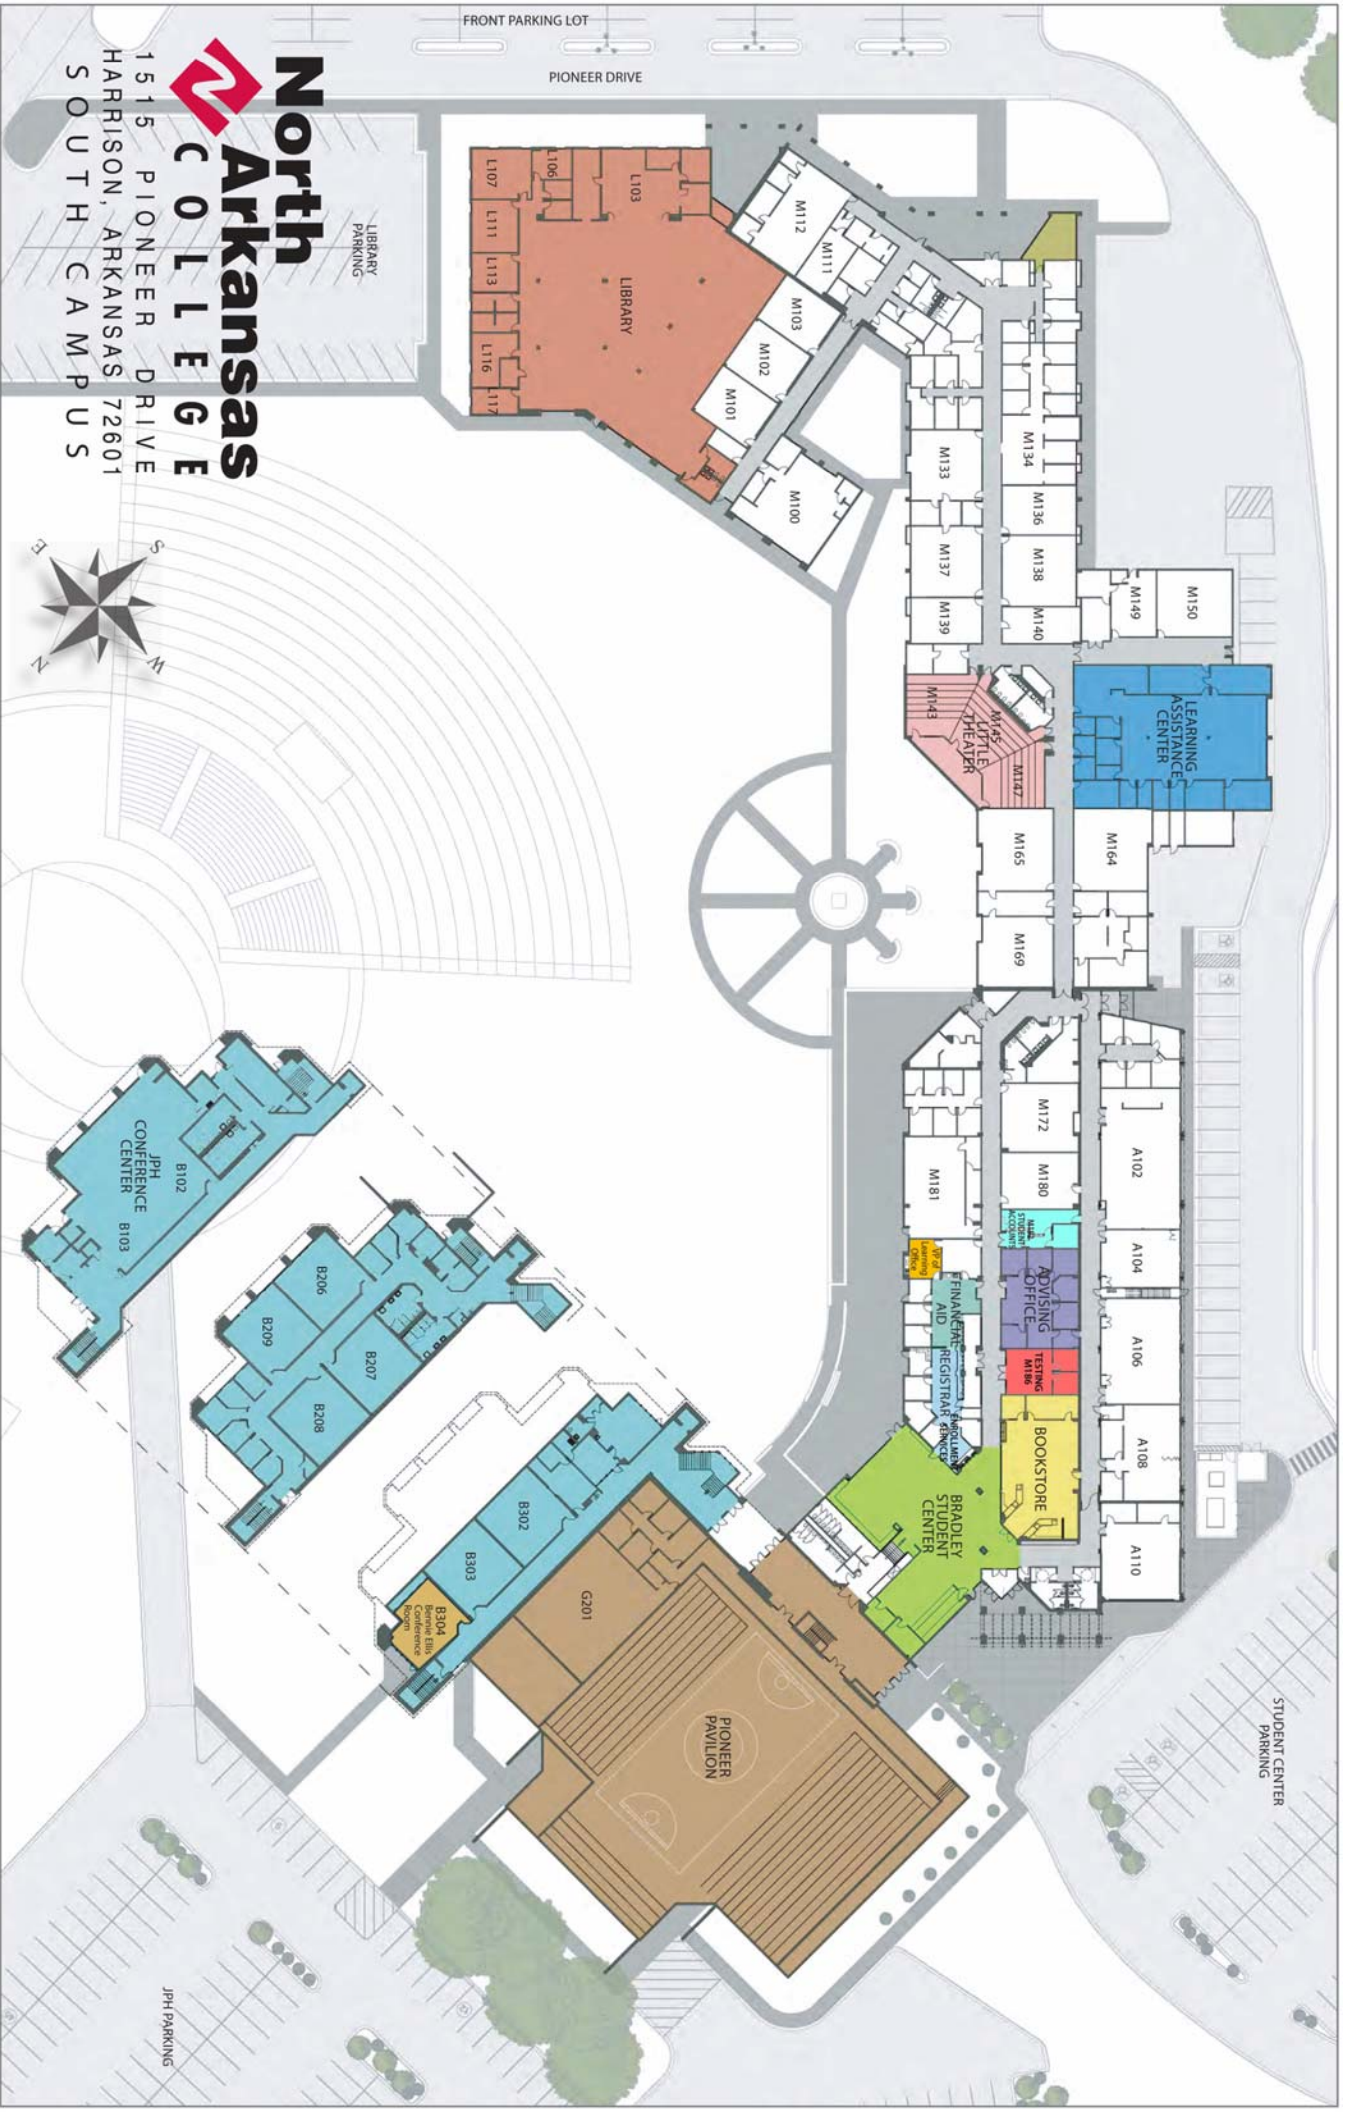

North Arkansas College

1515 PIONEER DRIVE
HARRISON, ARKANSAS 72601
SOUTH CAMPUS

PIONEER DRIVE

L107 L106 L103
L111 L113 L116 L117

M133 M134 M136 M138 M140
M149 M150
M155 M164 M169

M145
M147
M148
M149
M150

M172 M177
M180 M181
M188 M189

FINANCIAL AID
REGISTRAR
OFFICE

TESTING
M188

BOOKSTORE

A102 A104 A106 A108 A110

B206 B207 B208
B302 B303

B304
G201

BRADLEY STUDENT CENTER
PIONEER PAVILION

JPH CONFERENCE CENTER
B102 B103

JPH PARKING

STUDENT CENTER PARKING